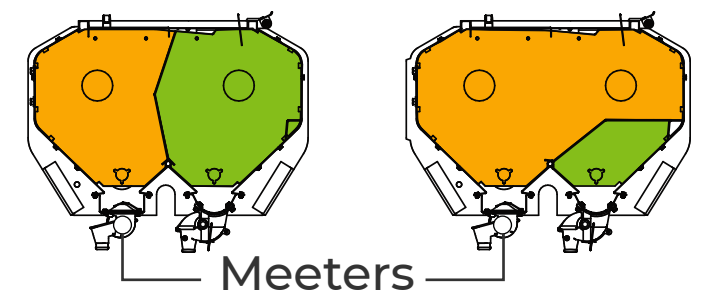

## ***Planting Units:***

- **Body support:** with standard pivot bolt (3/4" x 6½") and treated bushings.
- **Compression spring:** minimum travel and constant load.
- **Double opener disc:** 1 smooth disc 15" – 1 smooth disc 16".
- **Depth control:** semi-pneumatic wheel 2 1/8" x 15".
- **Seed press:** plastic seed firming tool.
- **Covering arm:** designed to efficiently follow the furrow.
- **Covering wheel:** rubber or steel, with toothed insert. Nodular cast iron hubs, double sealed 6204 bearings, with constant pressure.

## ***Field work tires.***

- 14.9 x 24. Optional high flotation. Fits models 4680, 5360, 6780.
- 12.4 x 28. Optional high flotation.
- 550 x 60 x 22.5. Fits models 3260 - 3960.

## ***Optional:***

- Pasture box: 190lts. capacity, helical/auger-type meter.
- 36-speed gearbox, seed press wheel, double leveling wheel.
- Cast iron meters.
- Transport: single-point drawbar.
- Cutting blades.
- Seeding monitor.
- Seed drop with telescopic tube.
- Alfalfa seeder.
- System with hydraulic control and seeding monitor.

**HOPPER SIDE VIEW.**

Seed & Fertilizer

Seed

Seed Tank

Fertilizer Tank

CHASSIS	Number of rows			Capacity		
	17,5 cm.	19 cm.	21 cm.	Total	Seeder	Fertilizer
3260	17	17	15	1307	621	686
3960	21	19	17	1589	755	834
4680	25	23	21	1758	835	923
5360	29	27	25	2095	995	1100
6780	35	33	31	2614	1242	1372